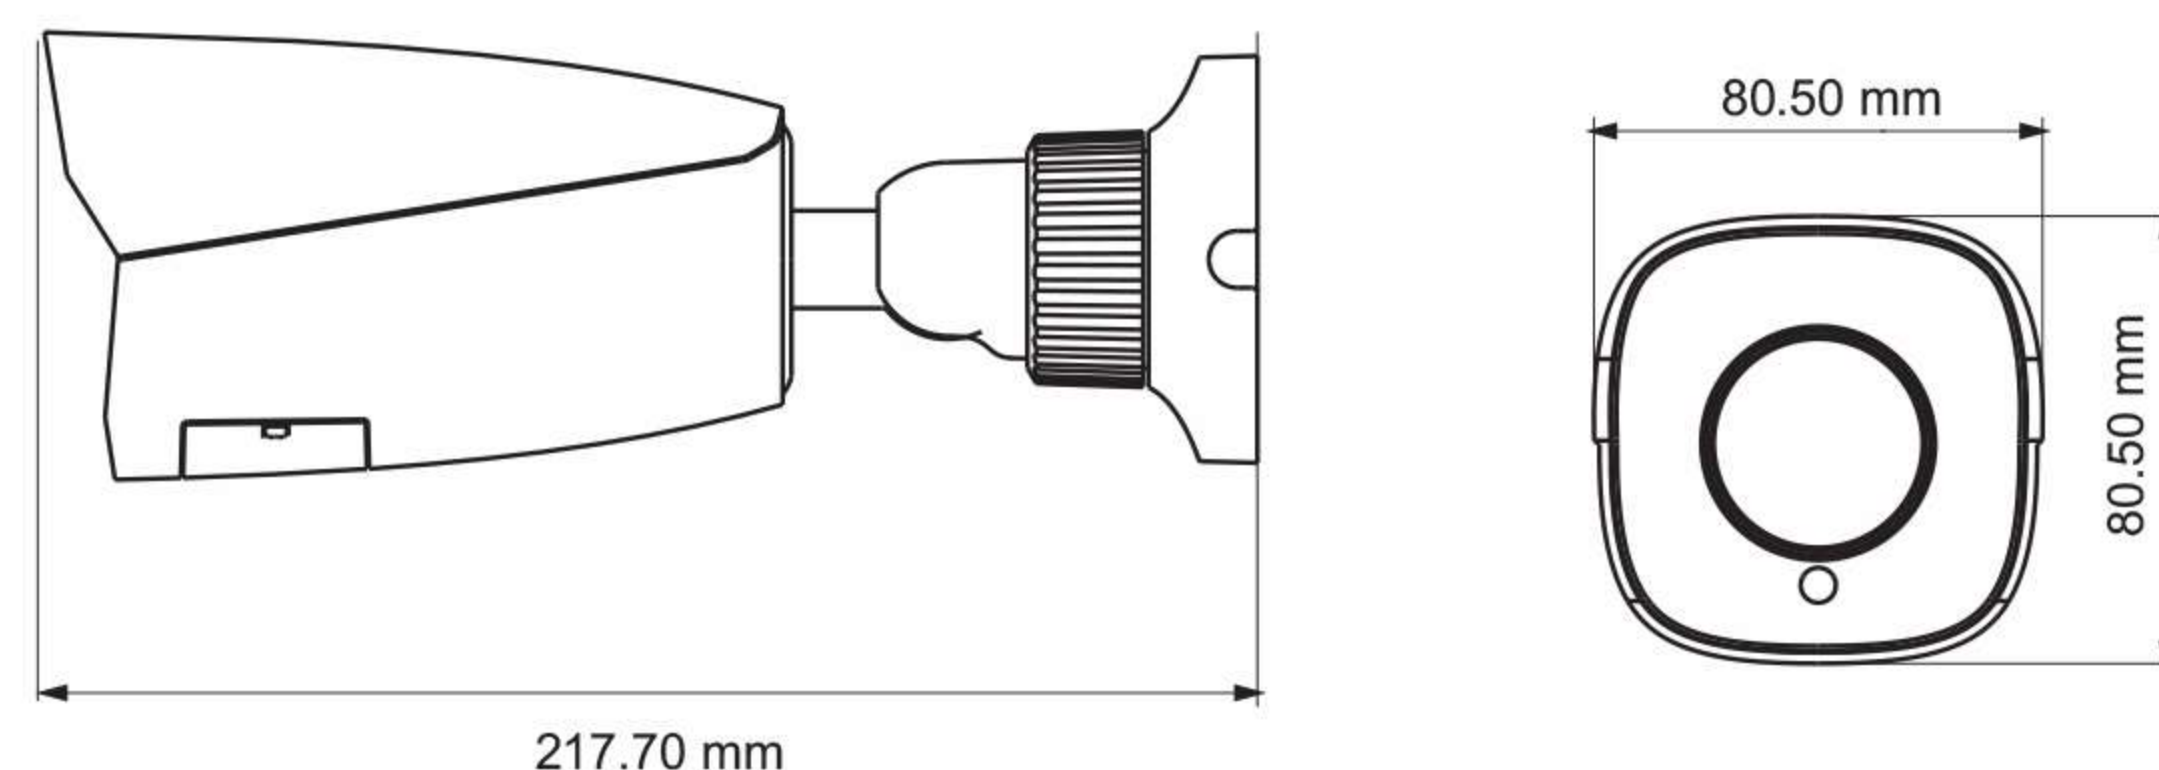

Others	
Power Supply	DC12V/PoE
Power Consumption	< 9W
Operating Environment	- 30 °C ~ 60 °C (-22°F~140°F) Humidity: less than 95 % (non-condensing)
Dimensions (mm)	217.7 × 80.5 × 80.5
Weight (net)	Approx. 0.65KG
Installation	Ceiling mounting; Wall mounting

DIMENSIONS