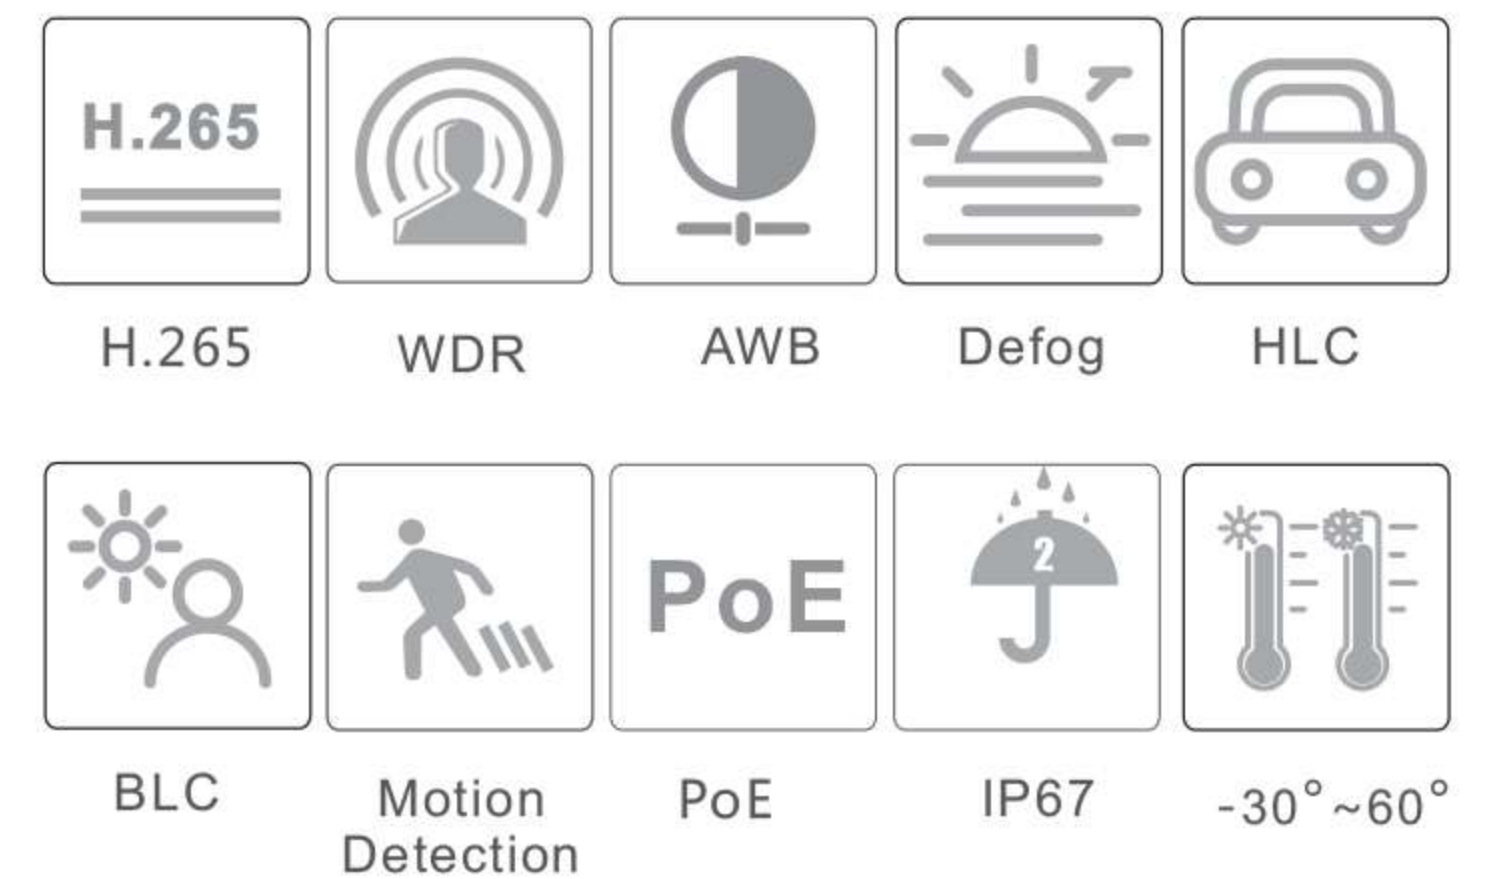

CAMERA

TD-9452S3A

5MP Network IR Water-proof
Bullet Camera

- 5MP (2592 × 1944) H.265 coding
- Max.resolution: 2592 × 1944
- ICR auto switch, true day / night, ROI coding
- 3D DNR, digital WDR, HLC, BLC, defog
- 30~50m IR night view distance
- DC12V/PoE power supply
- IP 67 ingress protection
- Support three streams
- P2P function (optional)
- Support remote monitoring by smart phones & tablet PCs with iOS and Android OS
- Intelligent analytics (optional): object removal detection, abnormal video signal detection, line crossing detection and intrusion detection